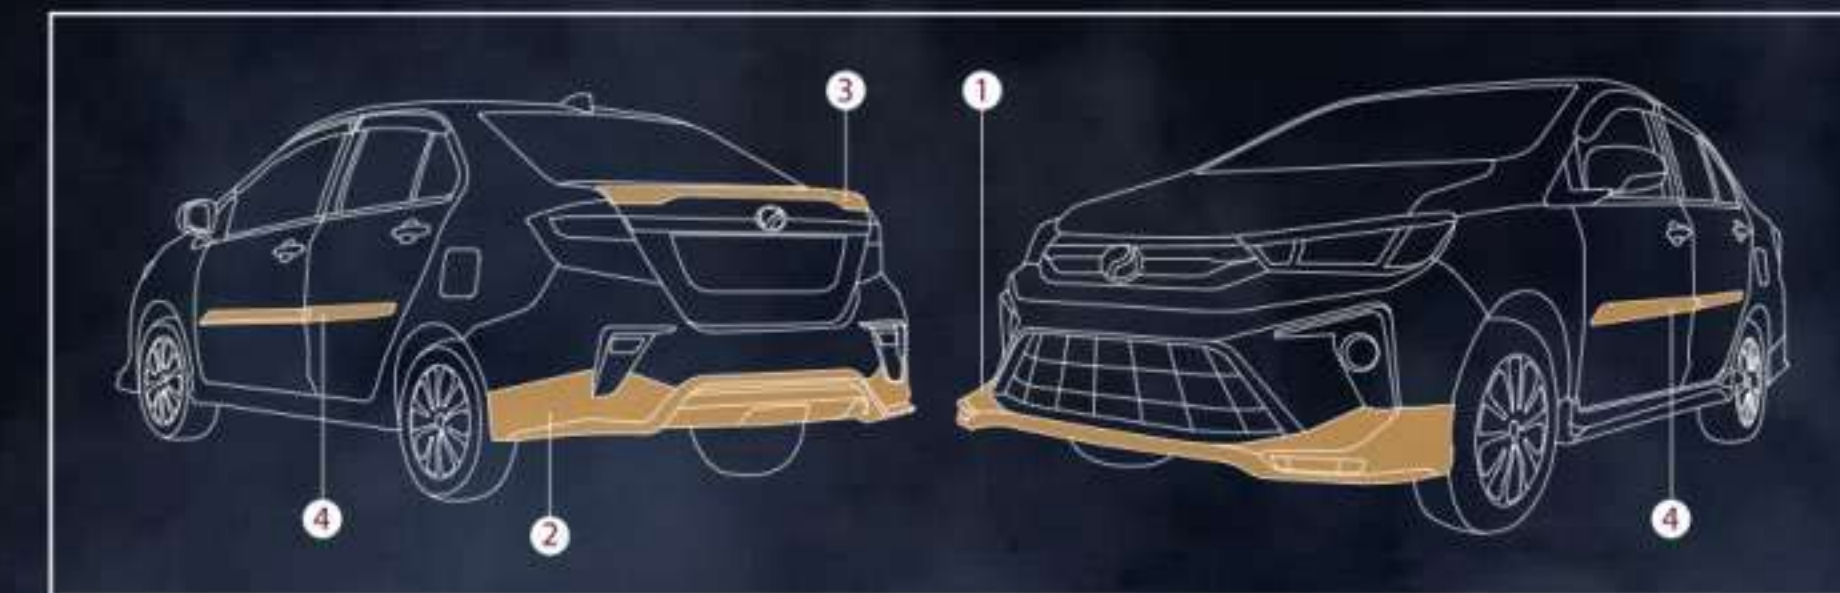

2. Rear Bumper Kit

PACKAGE DEALS

GearUp® FOR THE BEST VALUE.

Stylish Package

Indulge your bolder side with this package to give your Bezza a sharp, edgy look.

Part Number
999-42R10-00XXX

Price
WM : RM 2,150.00
EM : RM 2,194.00

1. **Notes:**
2. XXX refers to colour code.
   - R67 Garnet Red is available for X and AV variants only.
   - Light guides will light up when Ignition is on and turn off when Ignition is off.

1. Front Bumper Kit with Light Guides