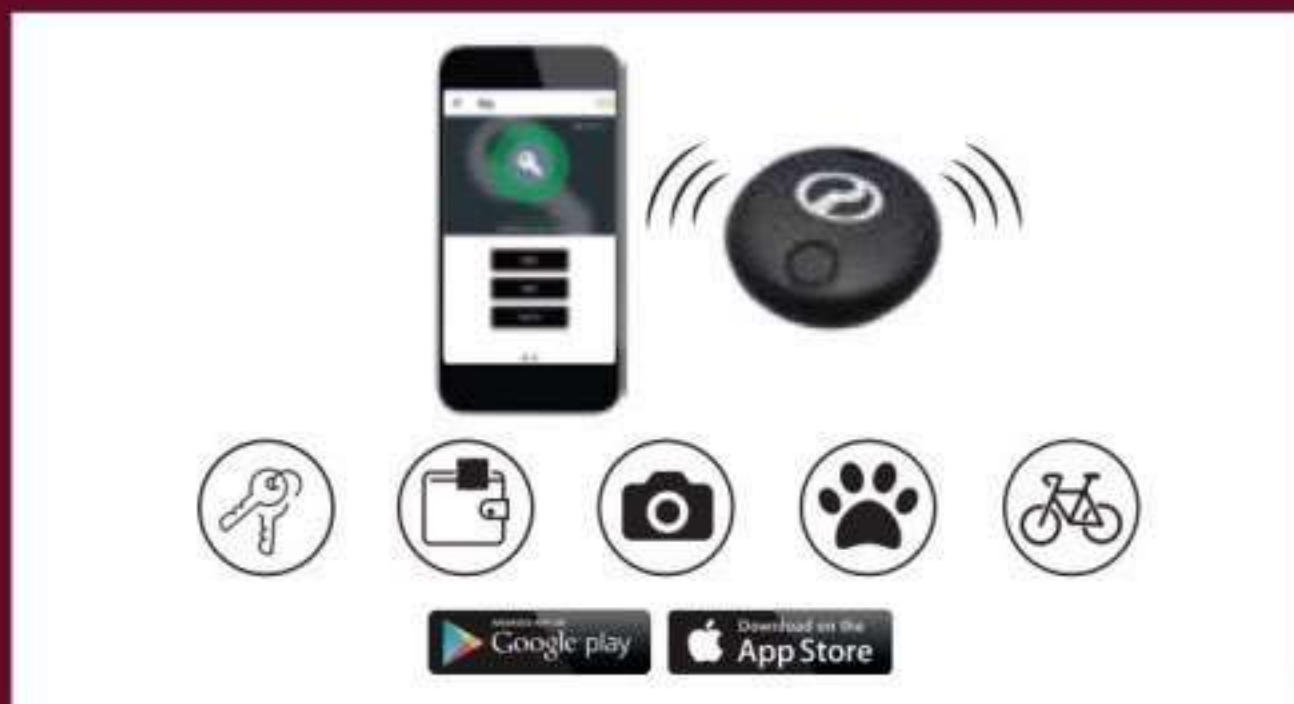

Smart Tracker

Enables you to find personal belongings easily.

Part Number	Price
999-89742-00000	WM : RM 42.00 EM : RM 43.00