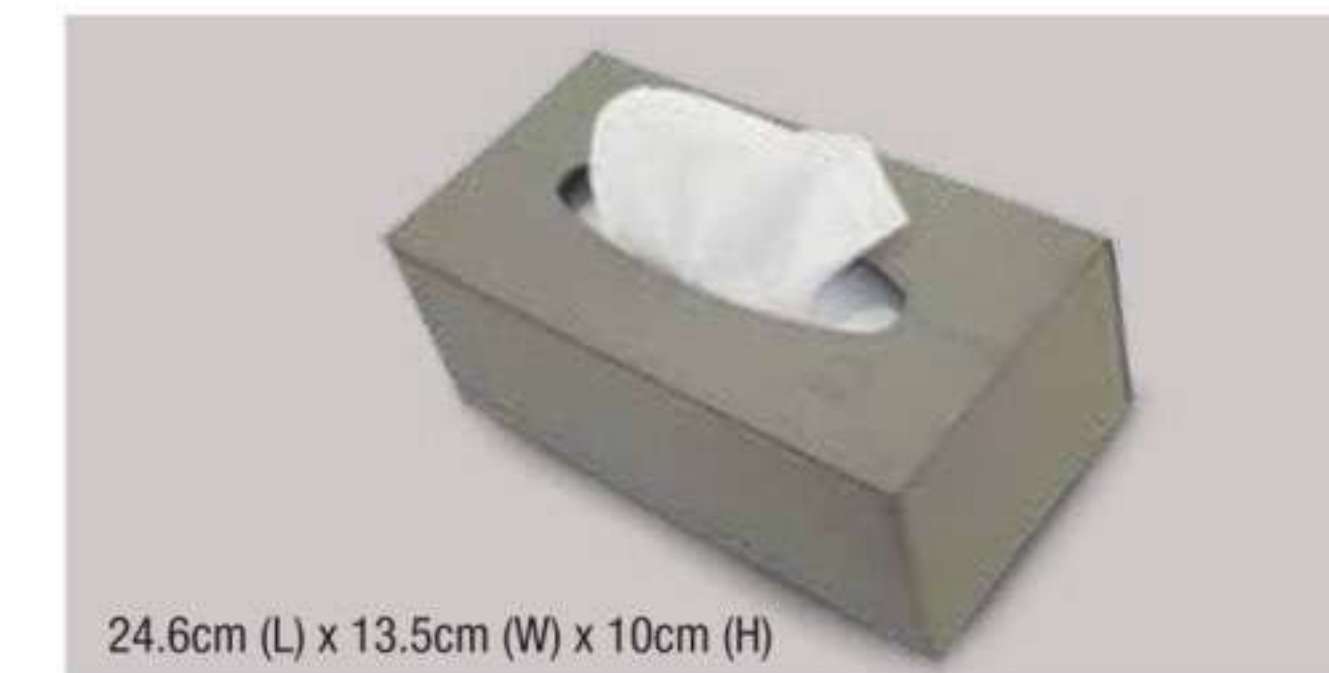

Leather Tissue Box

Stylish decoration for your average tissue box.

Part Number	Price
999-10132-00000	WM : RM 60.00 EM : RM 61.00