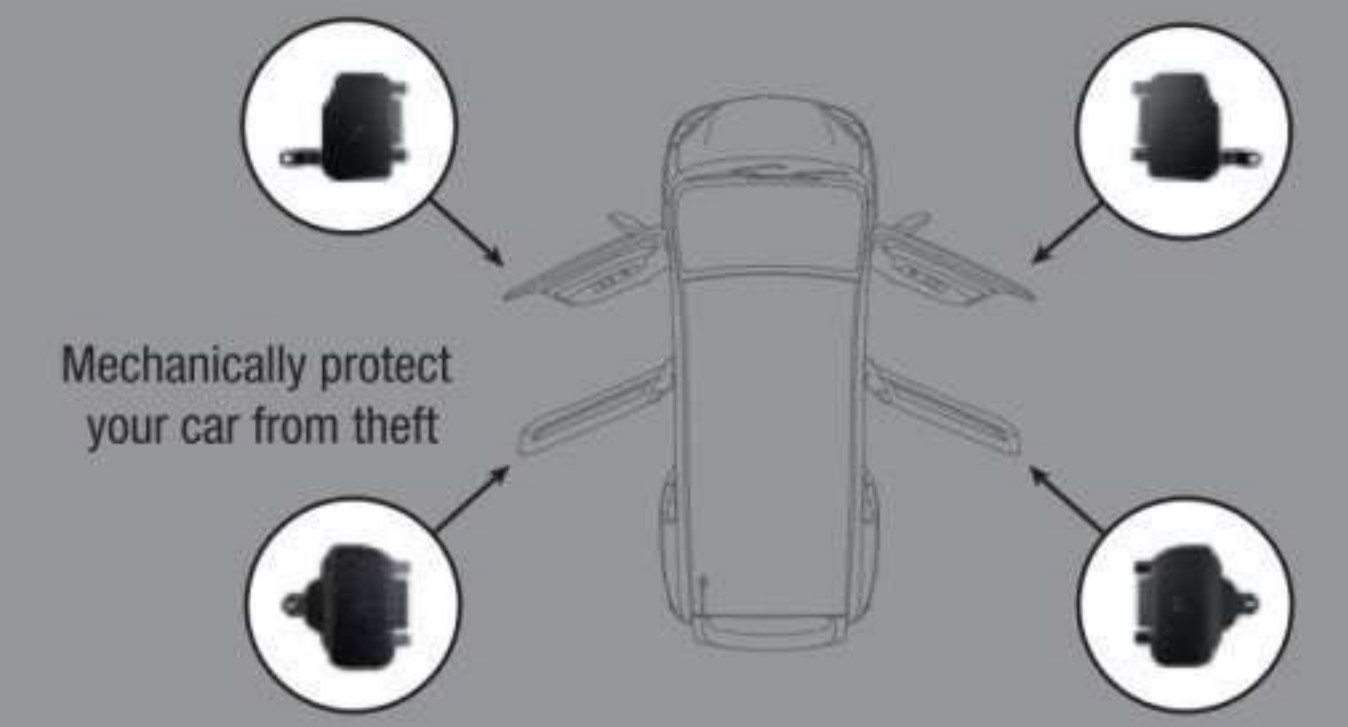

- 1 set consists of:
- 1 In-car Unit
 - 4 Sensors
 - 4 Lock Nuts
 - 1 Wrench
 - 2 Units AA Batteries

Anti-theft Bracket (4-in-1)

Equipped with 4 vital theft-prevention features.

Part Number
999-10187-10000