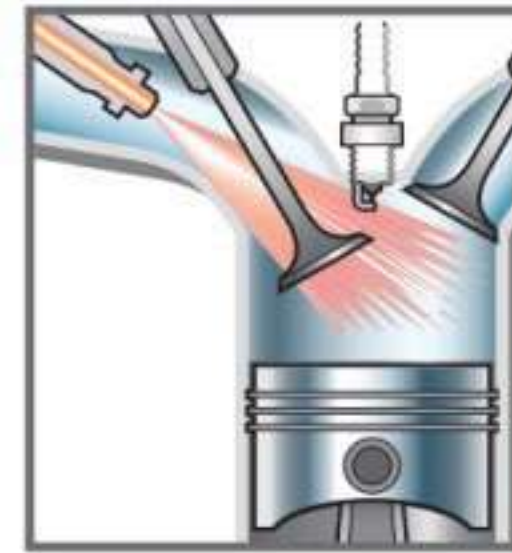

Evaporator Cleaner

Cleans air conditioners by eliminating mould, bacteria, odour and other harmful micro-organisms.

Part Number
999-52000-70000

Price
WM : RM90.00
EM : RM91.00

HOW IT WORKS:

Refrigerants must be recharged regularly to maintain compressor at its best performance.

Over a period of time, a dirty filter can lead to mould and poor air quality.