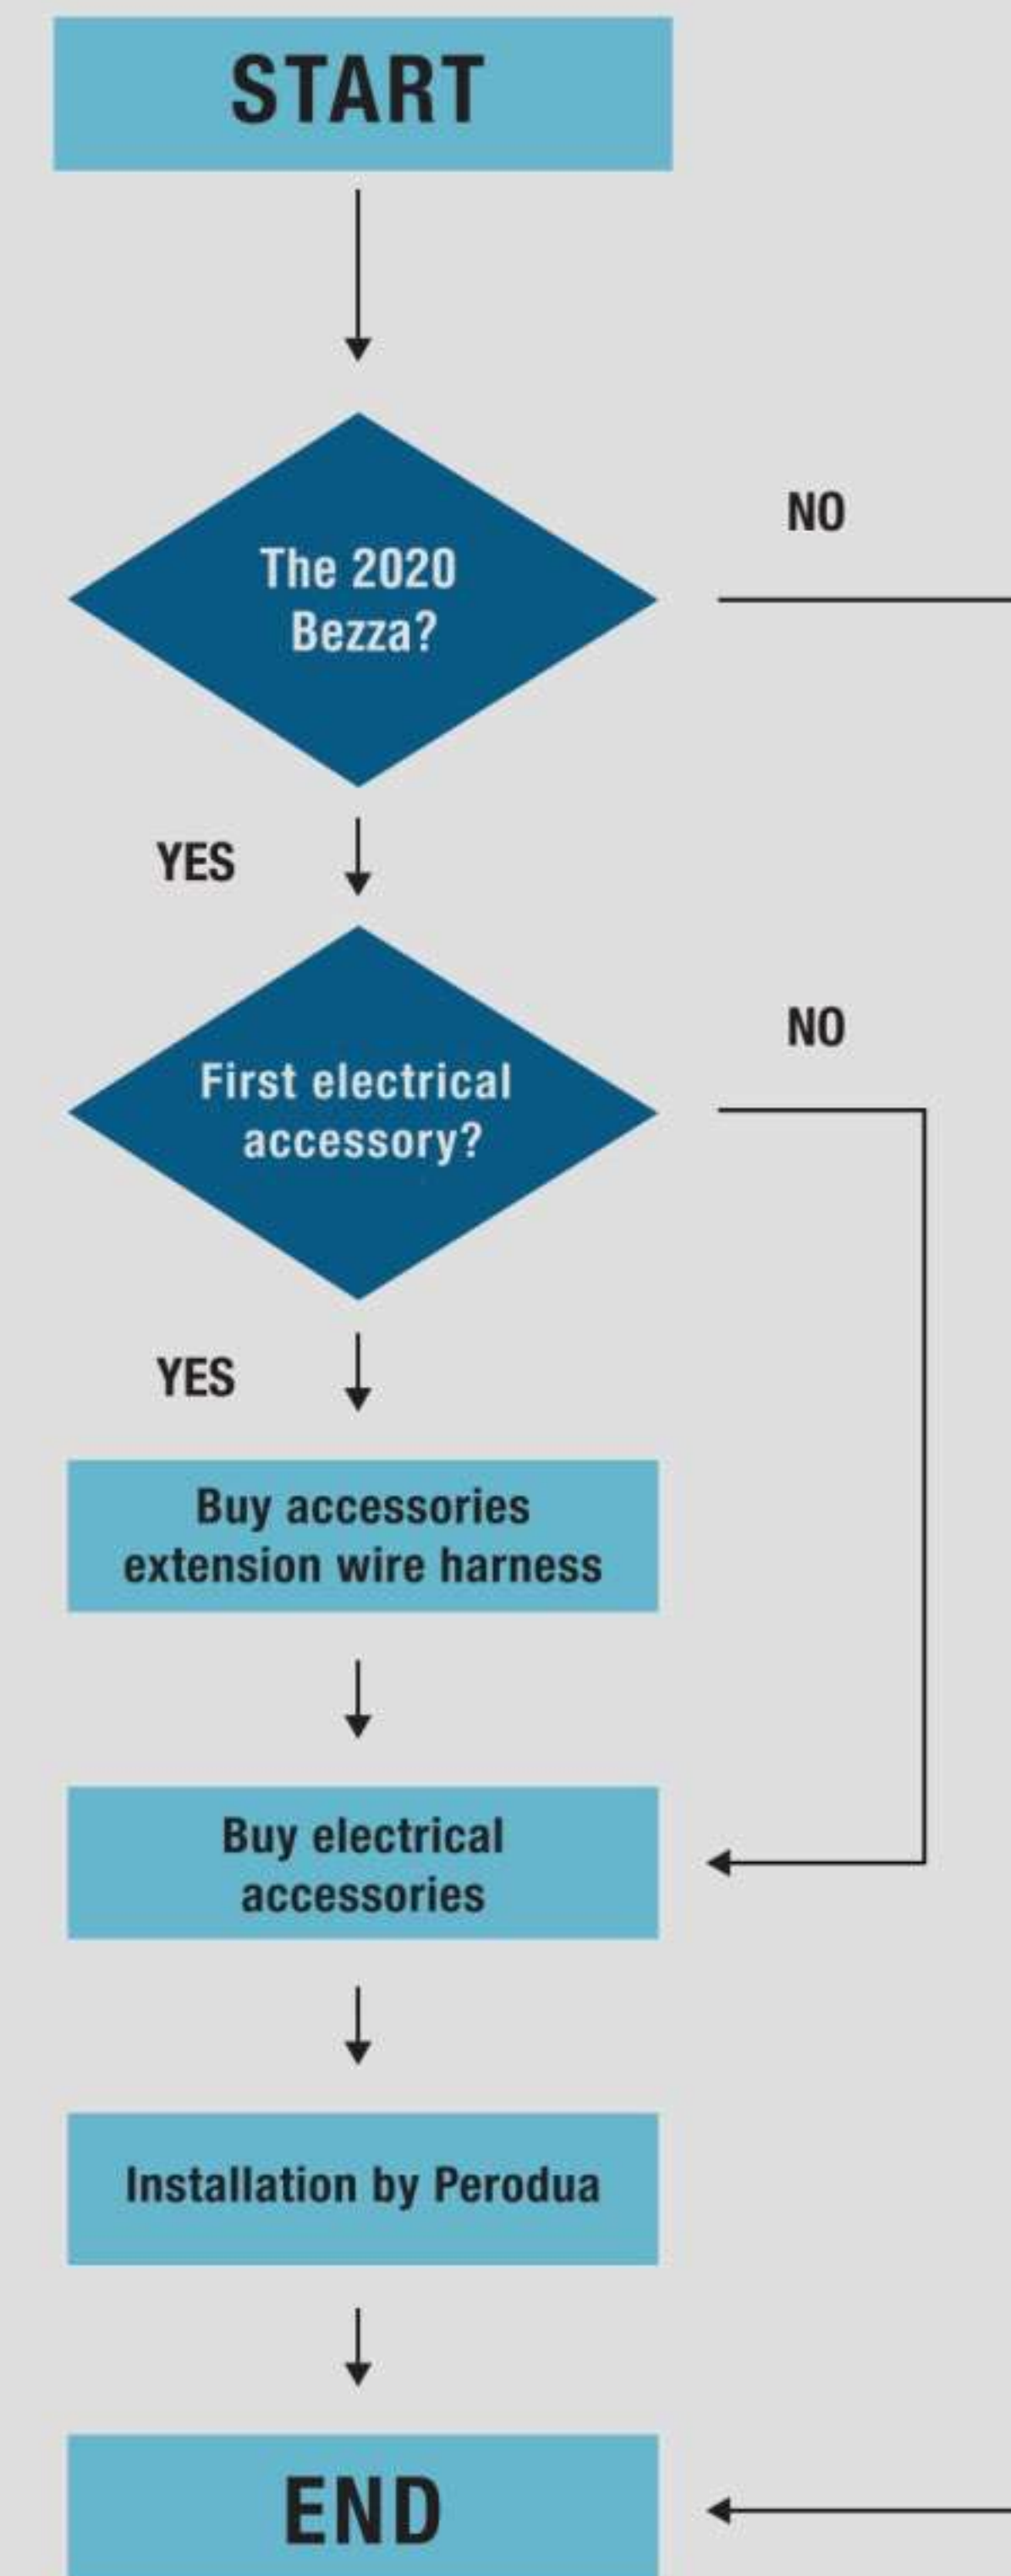

*For model with Eco Idle system

ELECTRICAL ACCESSORIES

Accessories Extension Wire Harness

Part Number 999-42R09-00000

Price
 WM : RM60.00
 EM : RM61.00

Functions of an Accessories Extension Wire Harness:

- Connects your electrical accessories securely without the use of wire-tap method (dangerous and will void your warranty).
- First-time buyers of our electrical accessories are required to buy an accessories extension wire harness.