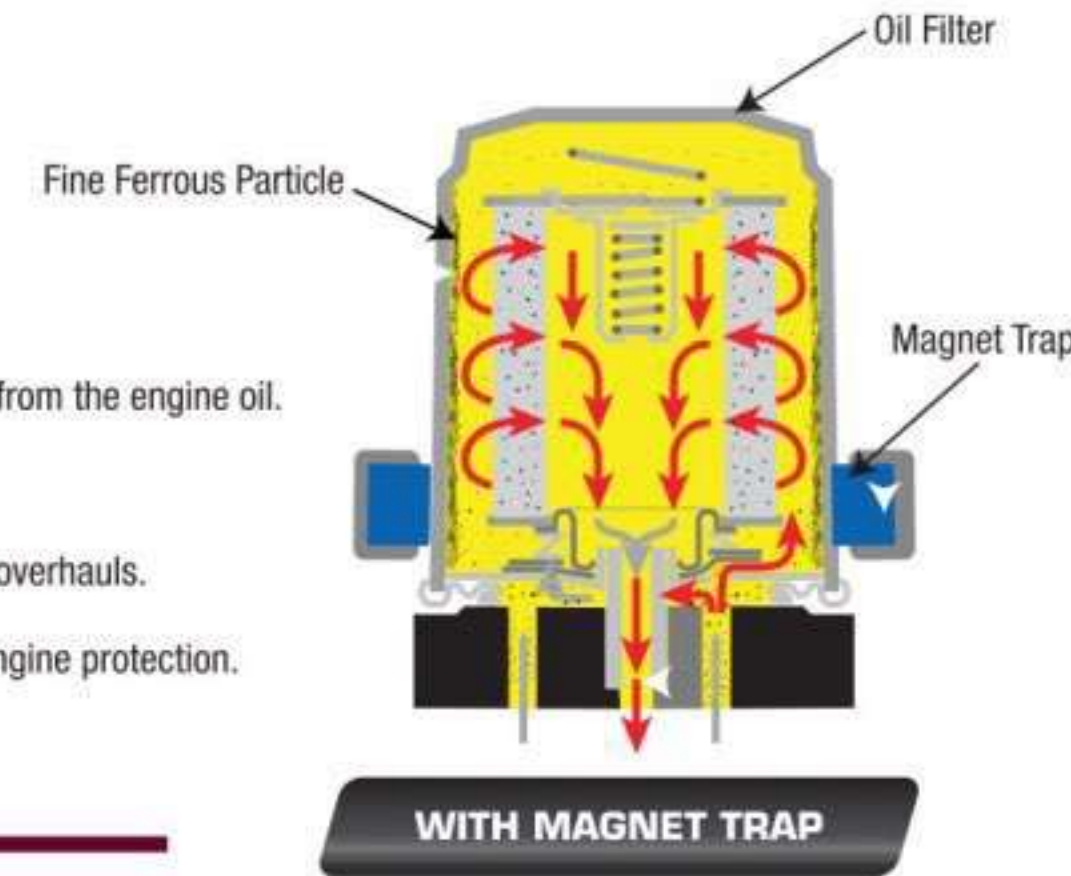

GENERAL ACCESSORIES

Magnet Trap

Keeps engine oil cleaner and protects engine.

Part Number
999-40016-10000

Price
WM : RM63.00
EM : RM64.00

HOW IT WORKS:

- Traps fine ferrous particles from the engine oil.
- Maintains cleaner oil.
- Prevents expensive engine overhauls.
- Affordable investment for engine protection.