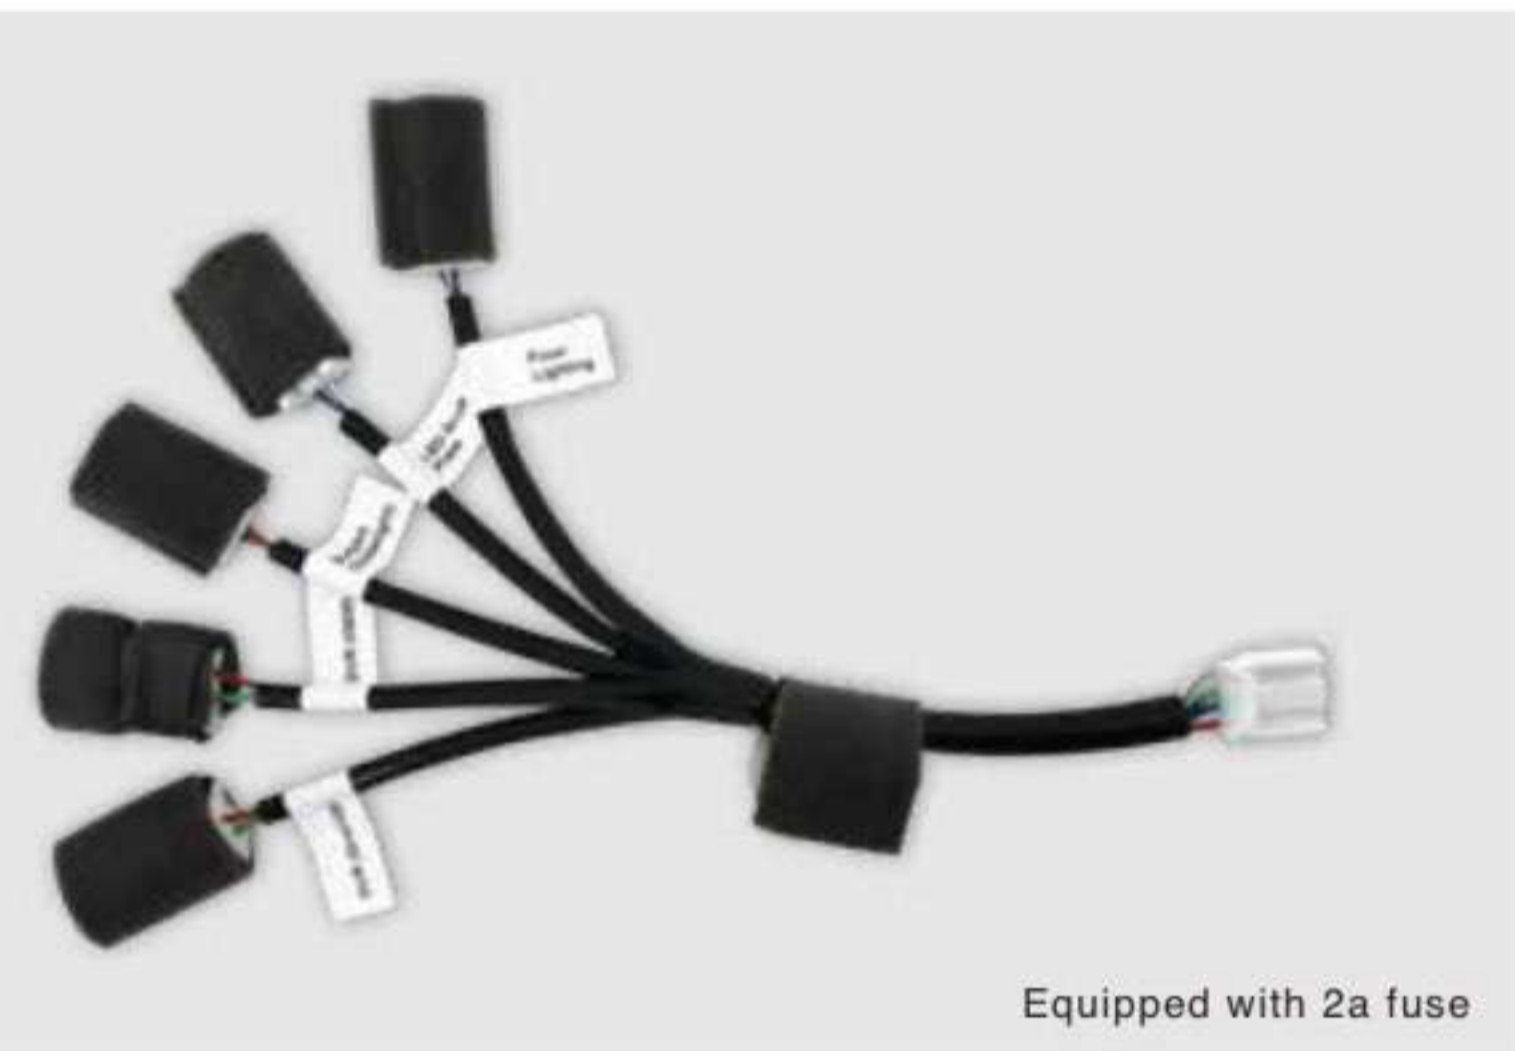

Equipped with 2a fuse

HOW TO INSTALL ELECTRICAL ACC

ACCESSORIES EXTENSION WIRE HARNESS

- Connect your electrical accessories securely without the use of wire-tap method (dangerous and will void your warranty).
- First time buyers of our electrical accessories are required to buy an accessories extension wire harness.

PART NUMBER
99900-27R07

Price
WM : RM 75.00
EM : RM 77.00