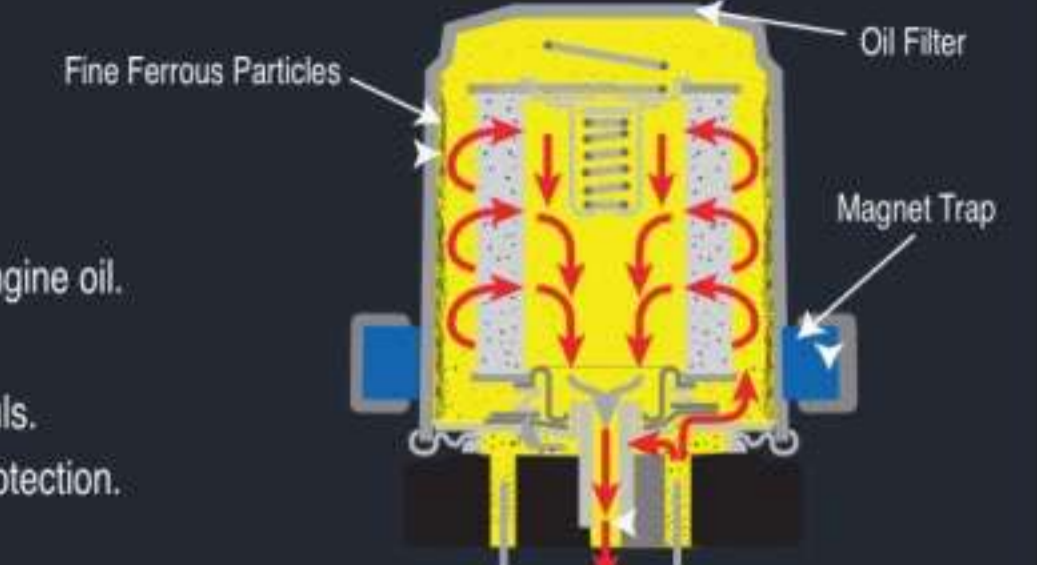

HOW IT WORKS:

- Traps fine ferrous particles in the engine oil.
- Maintains cleaner oil.
- Prevents expensive engine overhauls.
- Affordable investment for engine protection.

WITH MAGNET TRAP

INJECTOR CLEANER

Breaks down carbon build-up to keep your engine running smoothly.

PART NUMBER 999-53000-00001

PRICE
WM : RM 27.00
EM : RM 28.00

HOW IT WORKS:

- Removes deposits accumulated inside an engine (injection nozzles, combustion chambers, intake valves & spark plugs).
- Prevents poor combustion.
- Restores engine performance.
- Contains Friction Modifier (FM) which enables smoother piston movement.
- Protects engine from frictional wear.