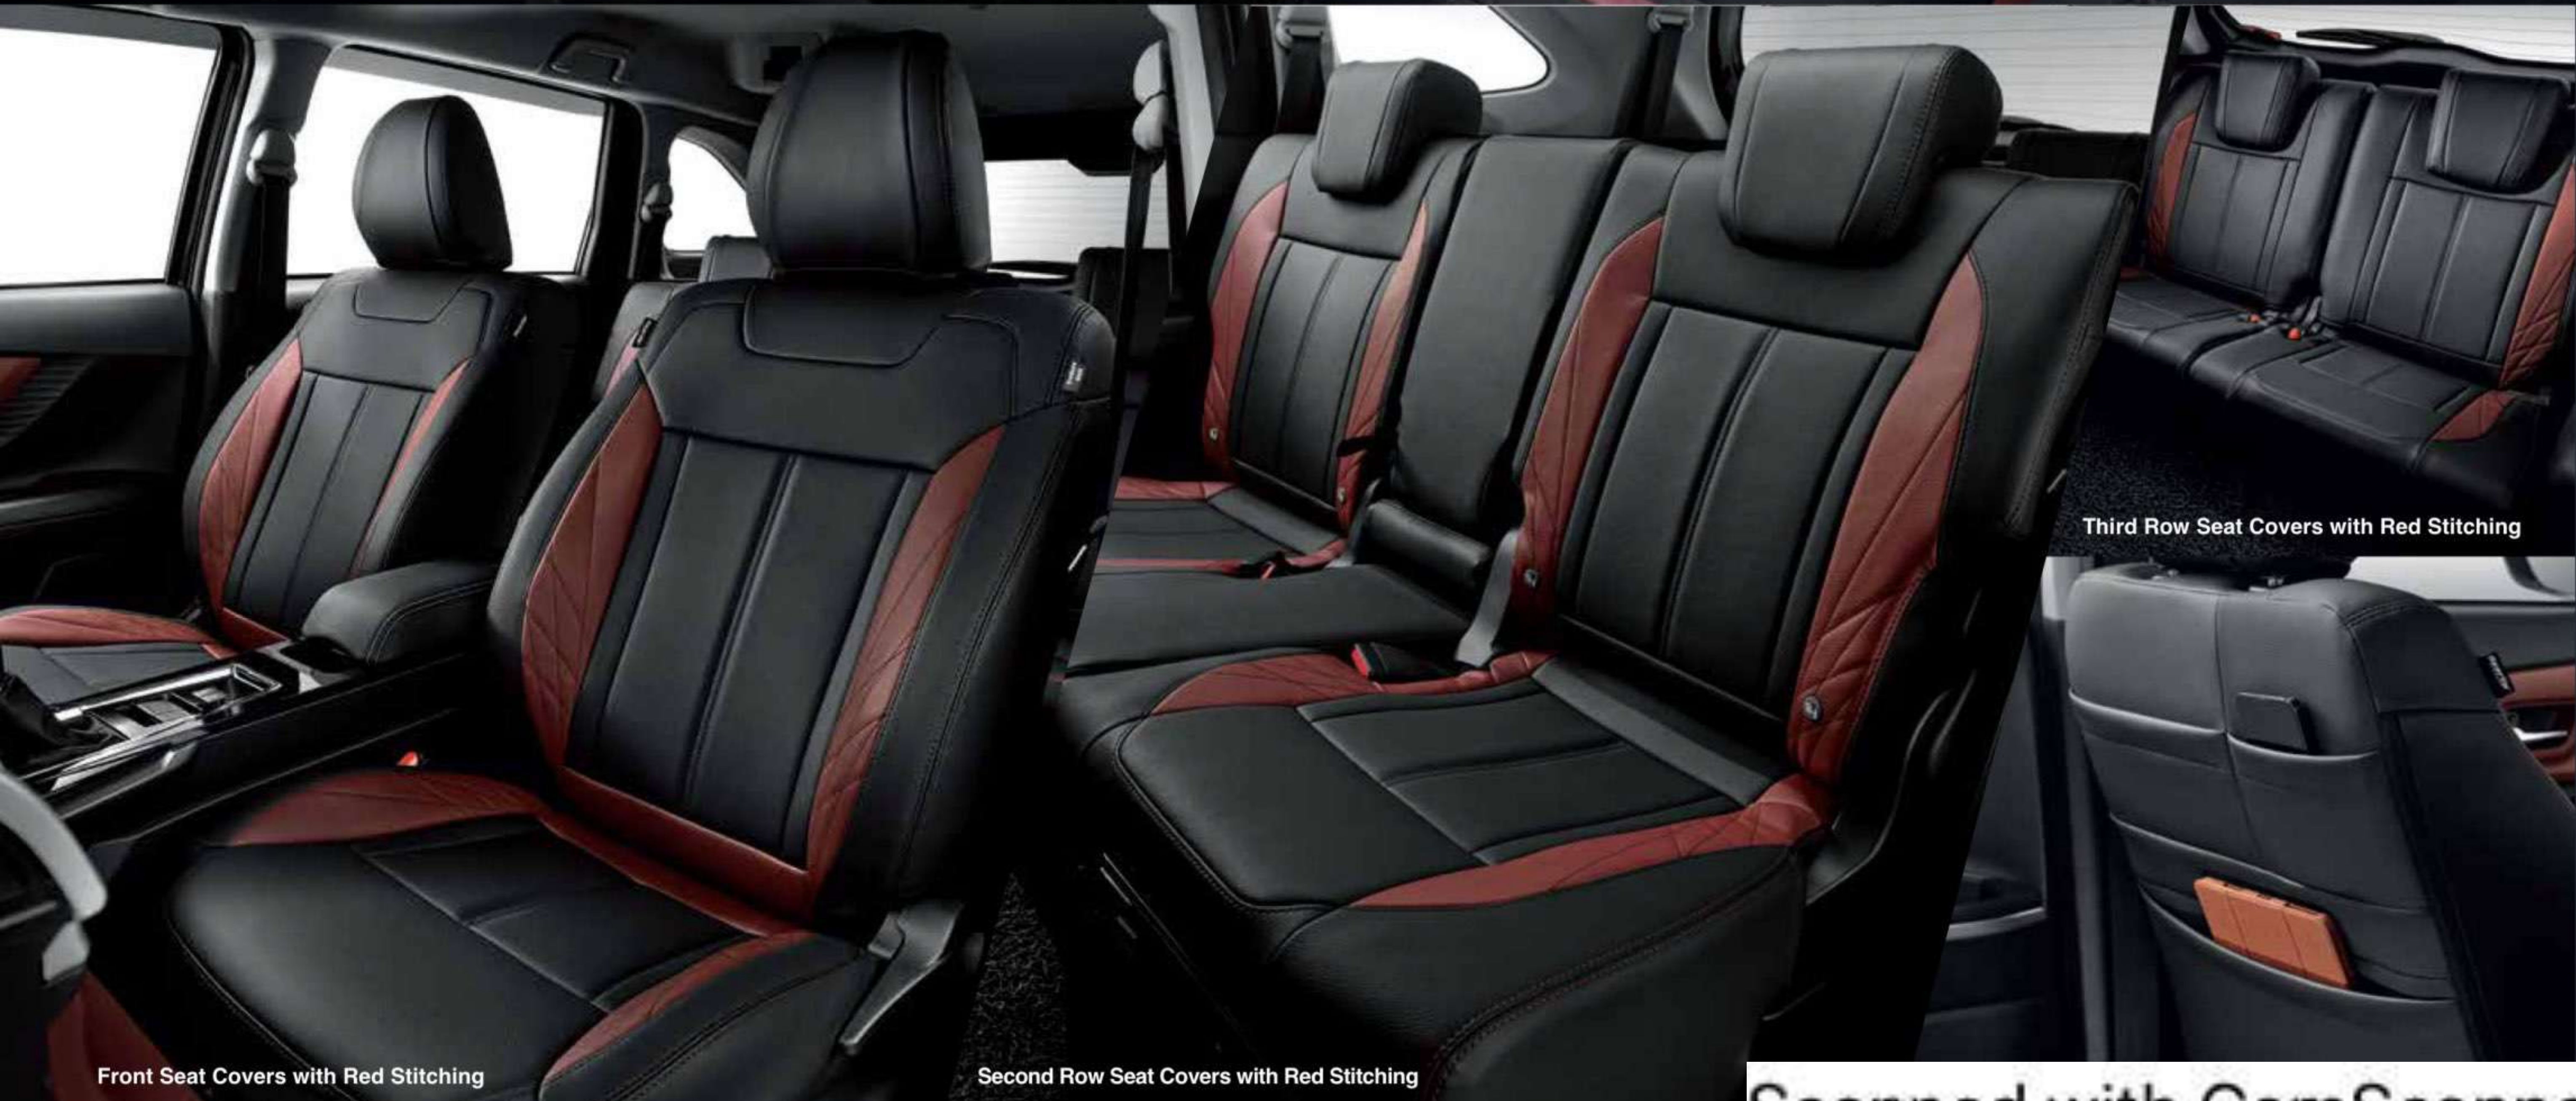

PRIME SEAT COVERS

A classy addition to a fashionable interior.

- 2-tone Trimming with Red Stitching
- Soft but durable
- PVC material, easy to clean
- Additional storage space

AV VARIANT
99900-27R14

H VARIANT
99900-27R08

X VARIANT
99900-27R09

PRICE
WM : RM 1,060.00
EM : RM 1,078.00

Prices are inclusive of labour cost and SST. Prices are subject to change.
Actual accessories may differ from photographs.

Front Seat Covers with Red Stitching

Second Row Seat Covers with Red Stitching

Third Row Seat Covers with Red Stitching

Tested for side
airbag deployment

ISOFIX

Easy to clean
children's footprints

Easy to clean
spillage