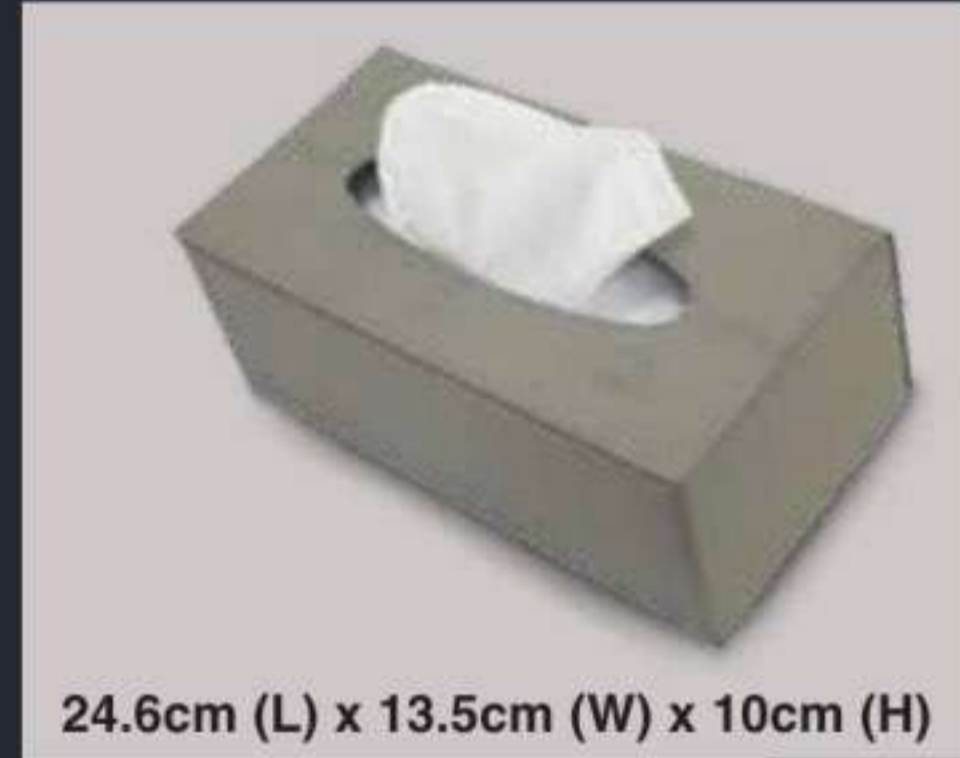

24.6cm (L) x 13.5cm (W) x 10cm (H)

LEATHER TISSUE BOX

Stylish decoration for your average tissue box.

PART NUMBER 999-10132-00000
PRICE
WM : RM 60.00
EM : RM 61.00