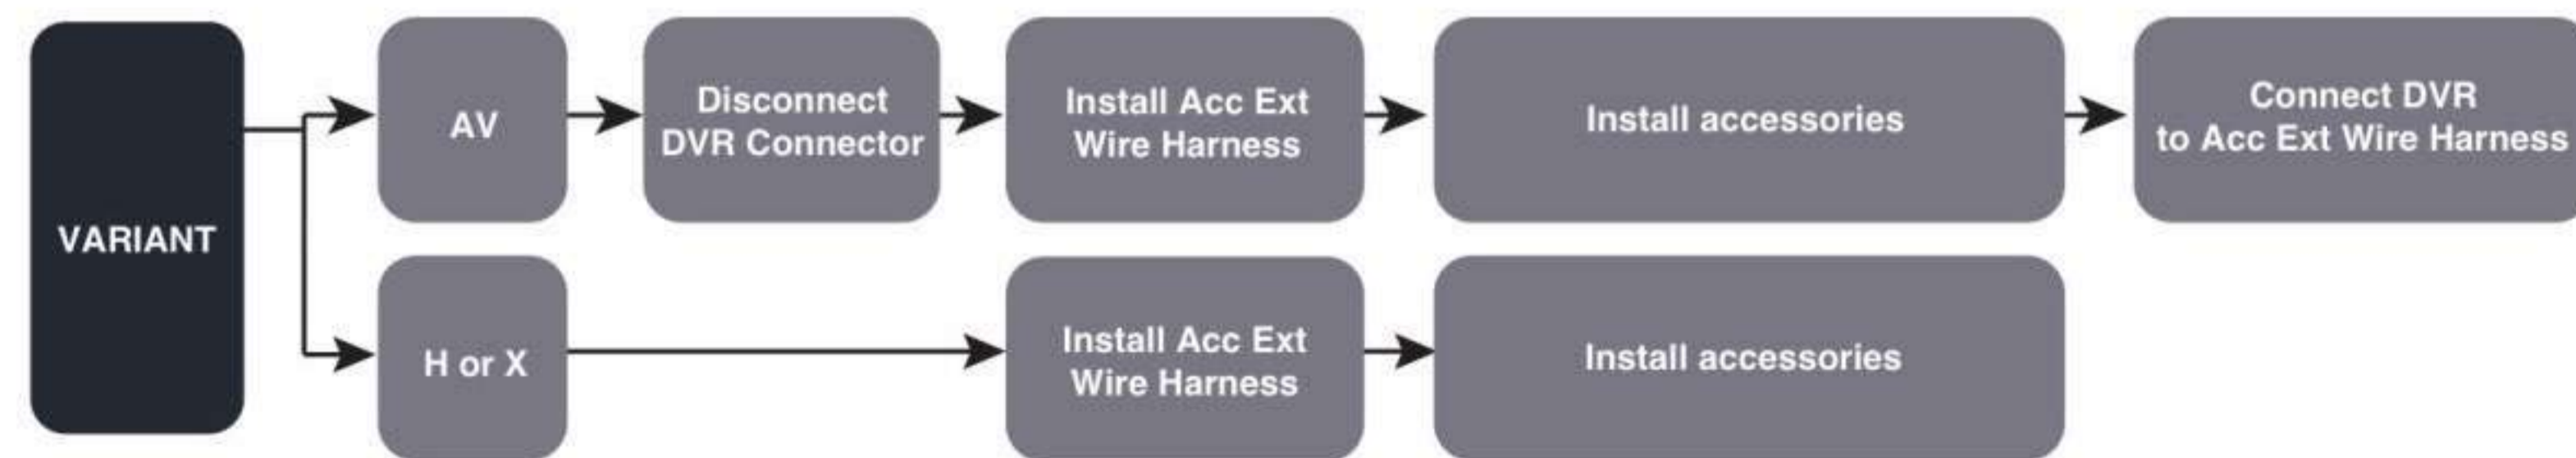

TERMS & CONDITIONS

- Using original GearUp® electrical accessories will not void the warranty of the car. Accessories warranty is 1 year.
- Do not attempt to install the accessories yourself. Please head to any authorised Perodua Authorised Outlets. Perodua shall not be liable for any loss or damages arising directly or indirectly from your attempt to install the accessories yourself.